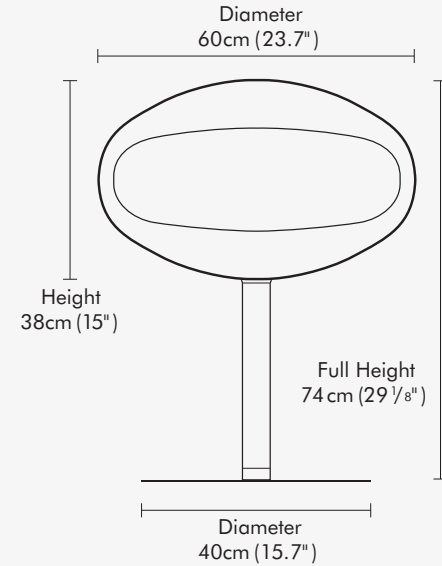

FUEL CAPACITY
1.5 LT BIO-ETHANOL

BURNING TIME
UP TO 5 HOURS

AVG. CONSUMPTION
±0.30 LT/HR

3.0 kW
OUTPUT

CONVERTS
TO AERIS

COCOON PEDESTAL

TECHNICAL SPECIFICATIONS

Pedestal