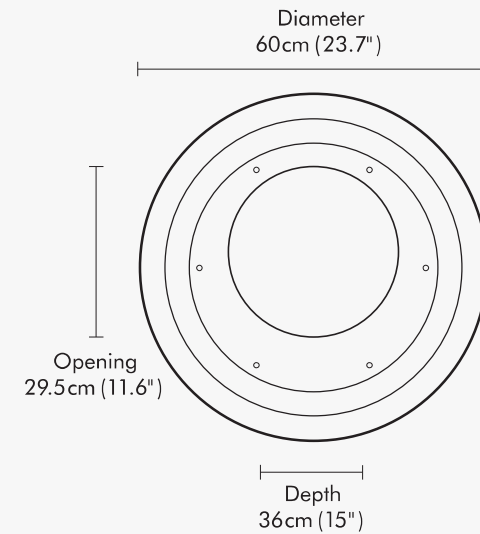

BURNING TIME
UP TO 5 HOURS

**0.3
LT/HR**
AVG. CONSUMPTION
 ± 0.30 LT/HR

3.0 kW
OUTPUT

COCOON VELLUM

TECHNICAL SPECIFICATIONS

Mounting Bracket

- 316 Marine Grade
Stainless Steel Mirror Finish